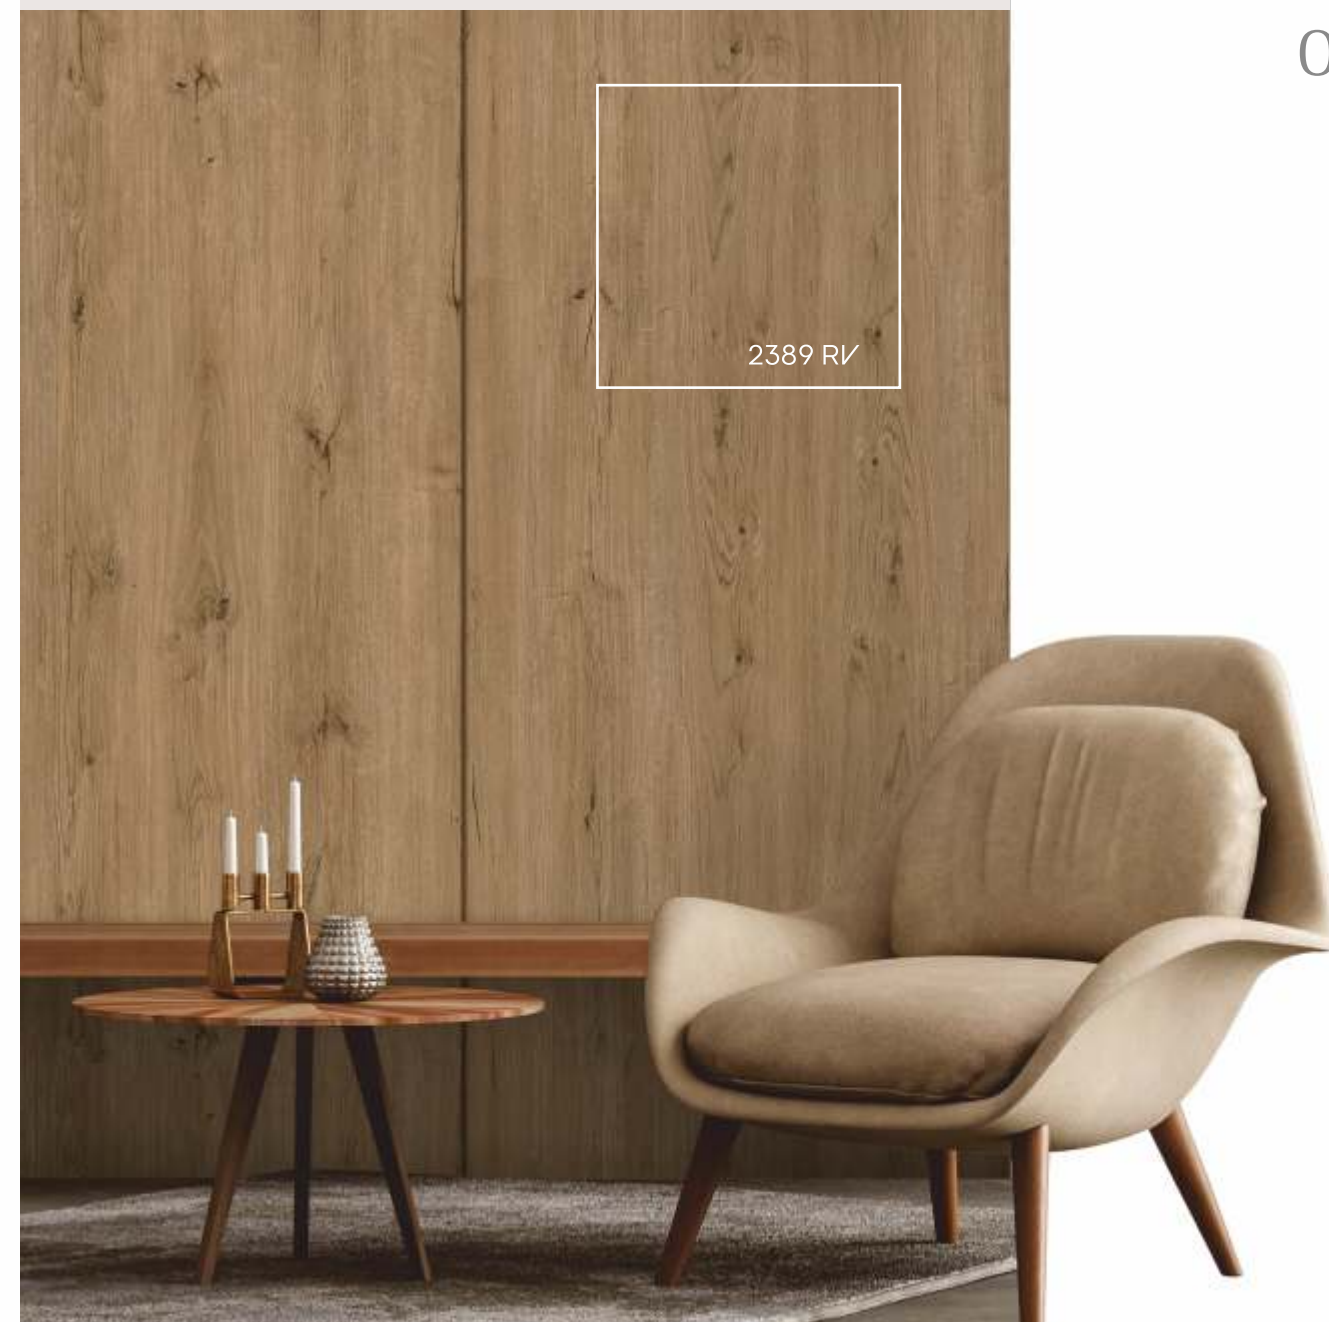

#THE ARRAY
OF AUTHENTIC
STYLE

2389 RV
ALPINE ASH LIGHT