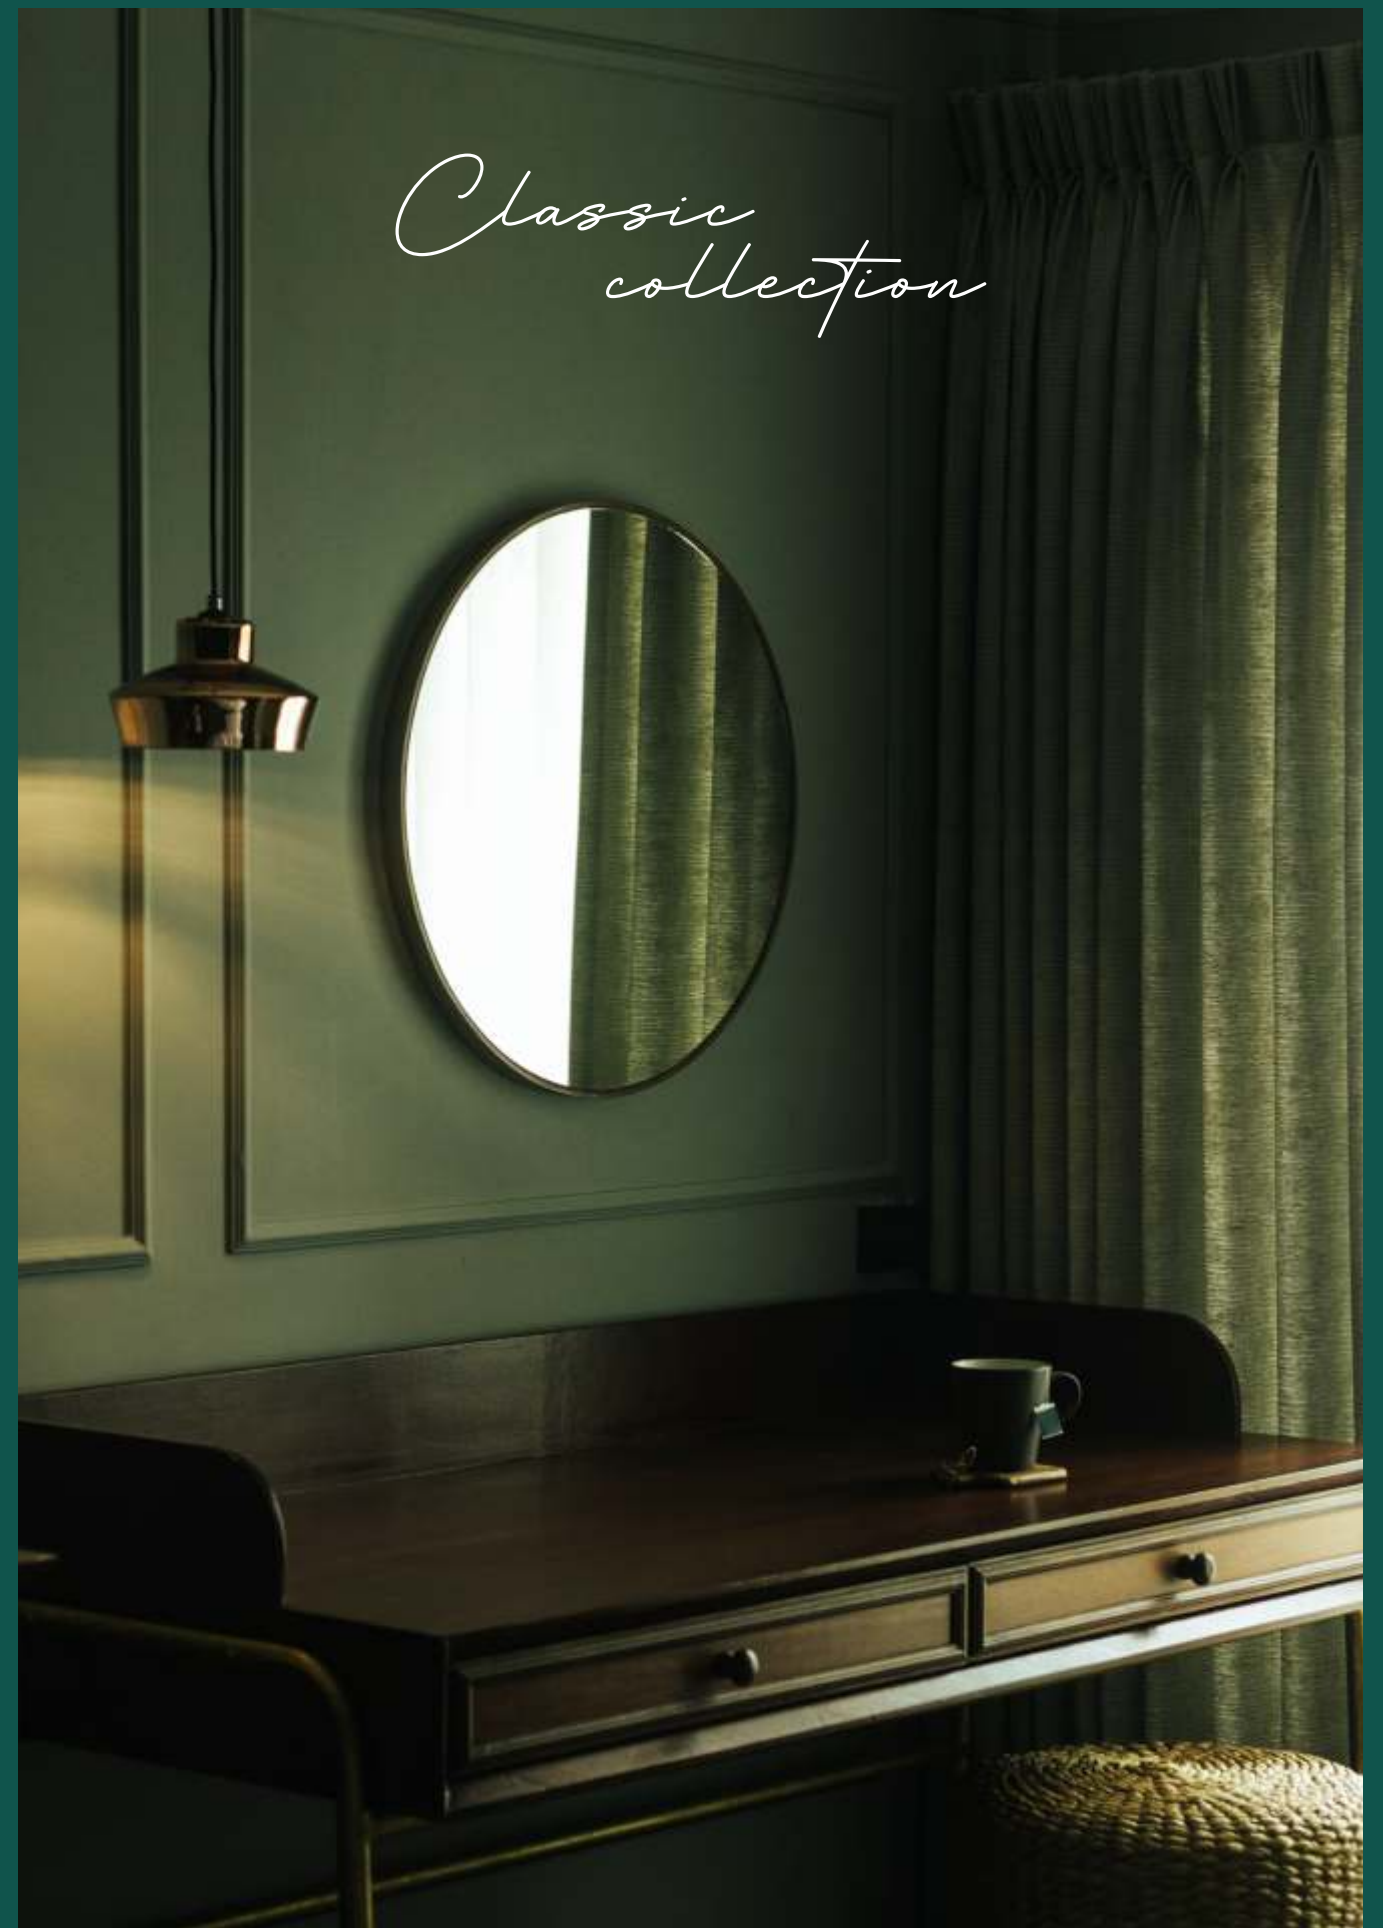

architectural
mouldings

CLUB
PAINTABLE MOULDING

*Classic
collection*

CLUB
PAINTABLE MOULDING

*Classic
collection*

architectural
mouldings
by

CLUB
PAINTABLE MOULDING