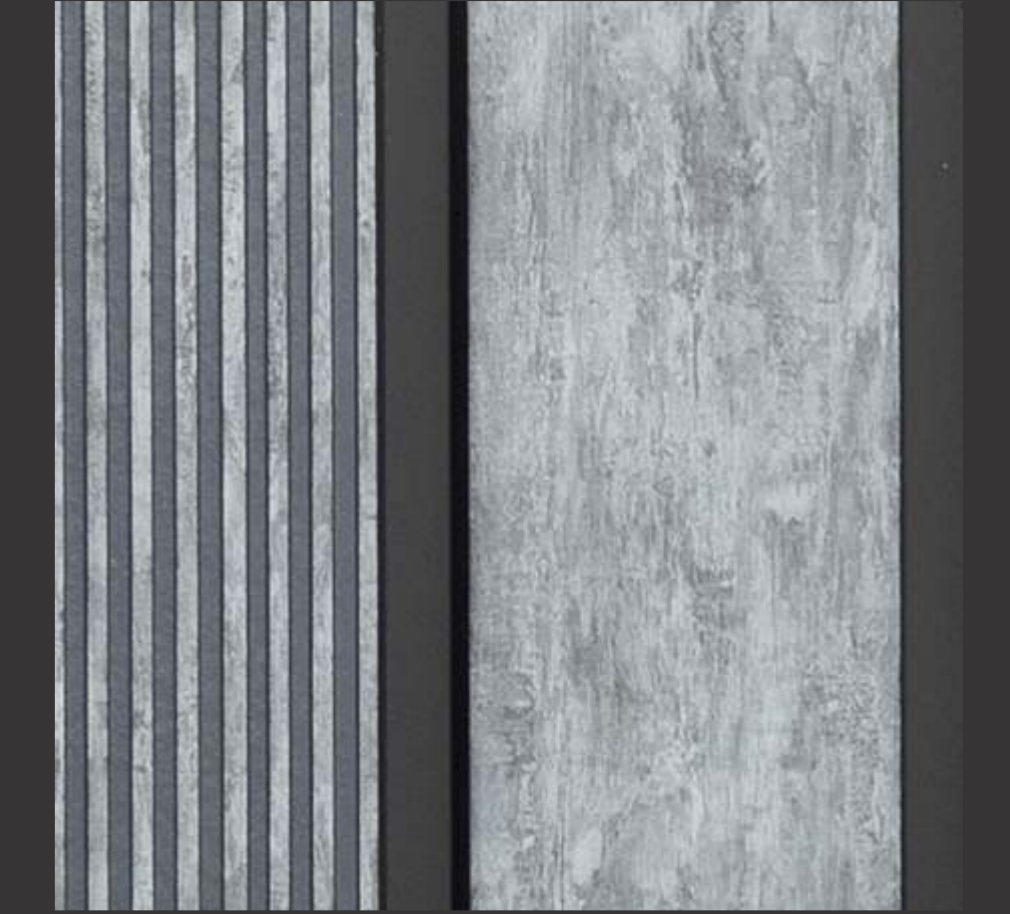

FINEST PREMIUM QUALITY
DECORATIVE PLANKS
INTERNATIONAL EDITION

9.5 FEET (L) X 5 INCH (W)
X 12MM (T)

NEW SIZE FOR
NEW PRODUCT

8 FEET (L) X 5 INCH (W)
X 12MM (T)

8 FEET (L) X 5 INCH (W)
X 12MM (T)

6099

6104

6101

6033

6036

4039

6100

6102

FINEST PREMIUM QUALITY
DECORATIVE PLANKS
INTERNATIONAL EDITION

6032

6037