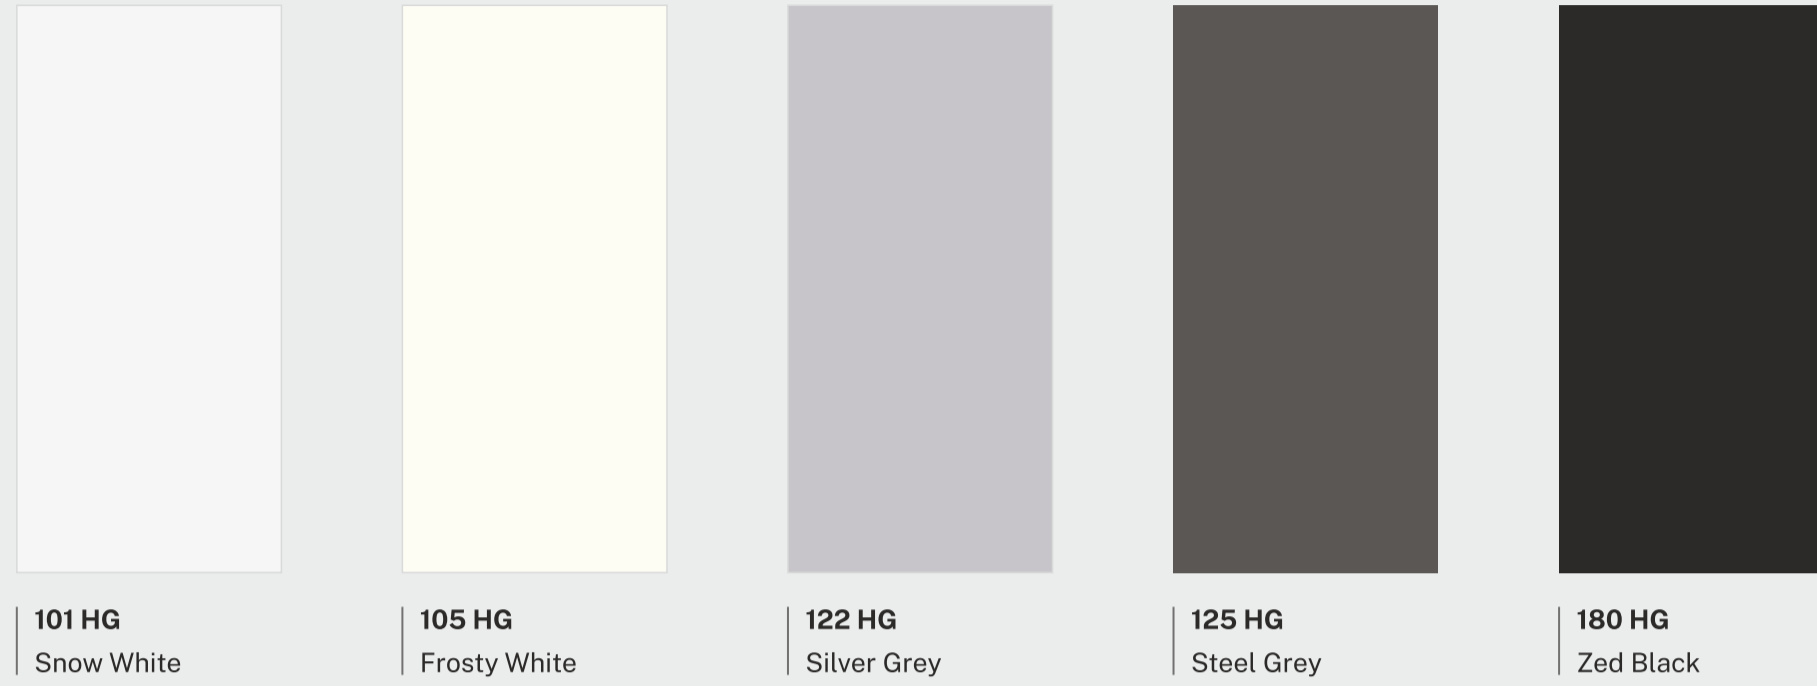

PLAIN COLOR

100% IMPORTED DESIGN PAPER

HIGH GLOSS

Preview of : 101 HG & 122 HG

colors of life, for life
the incredible natural tone that is in close proximity of life.