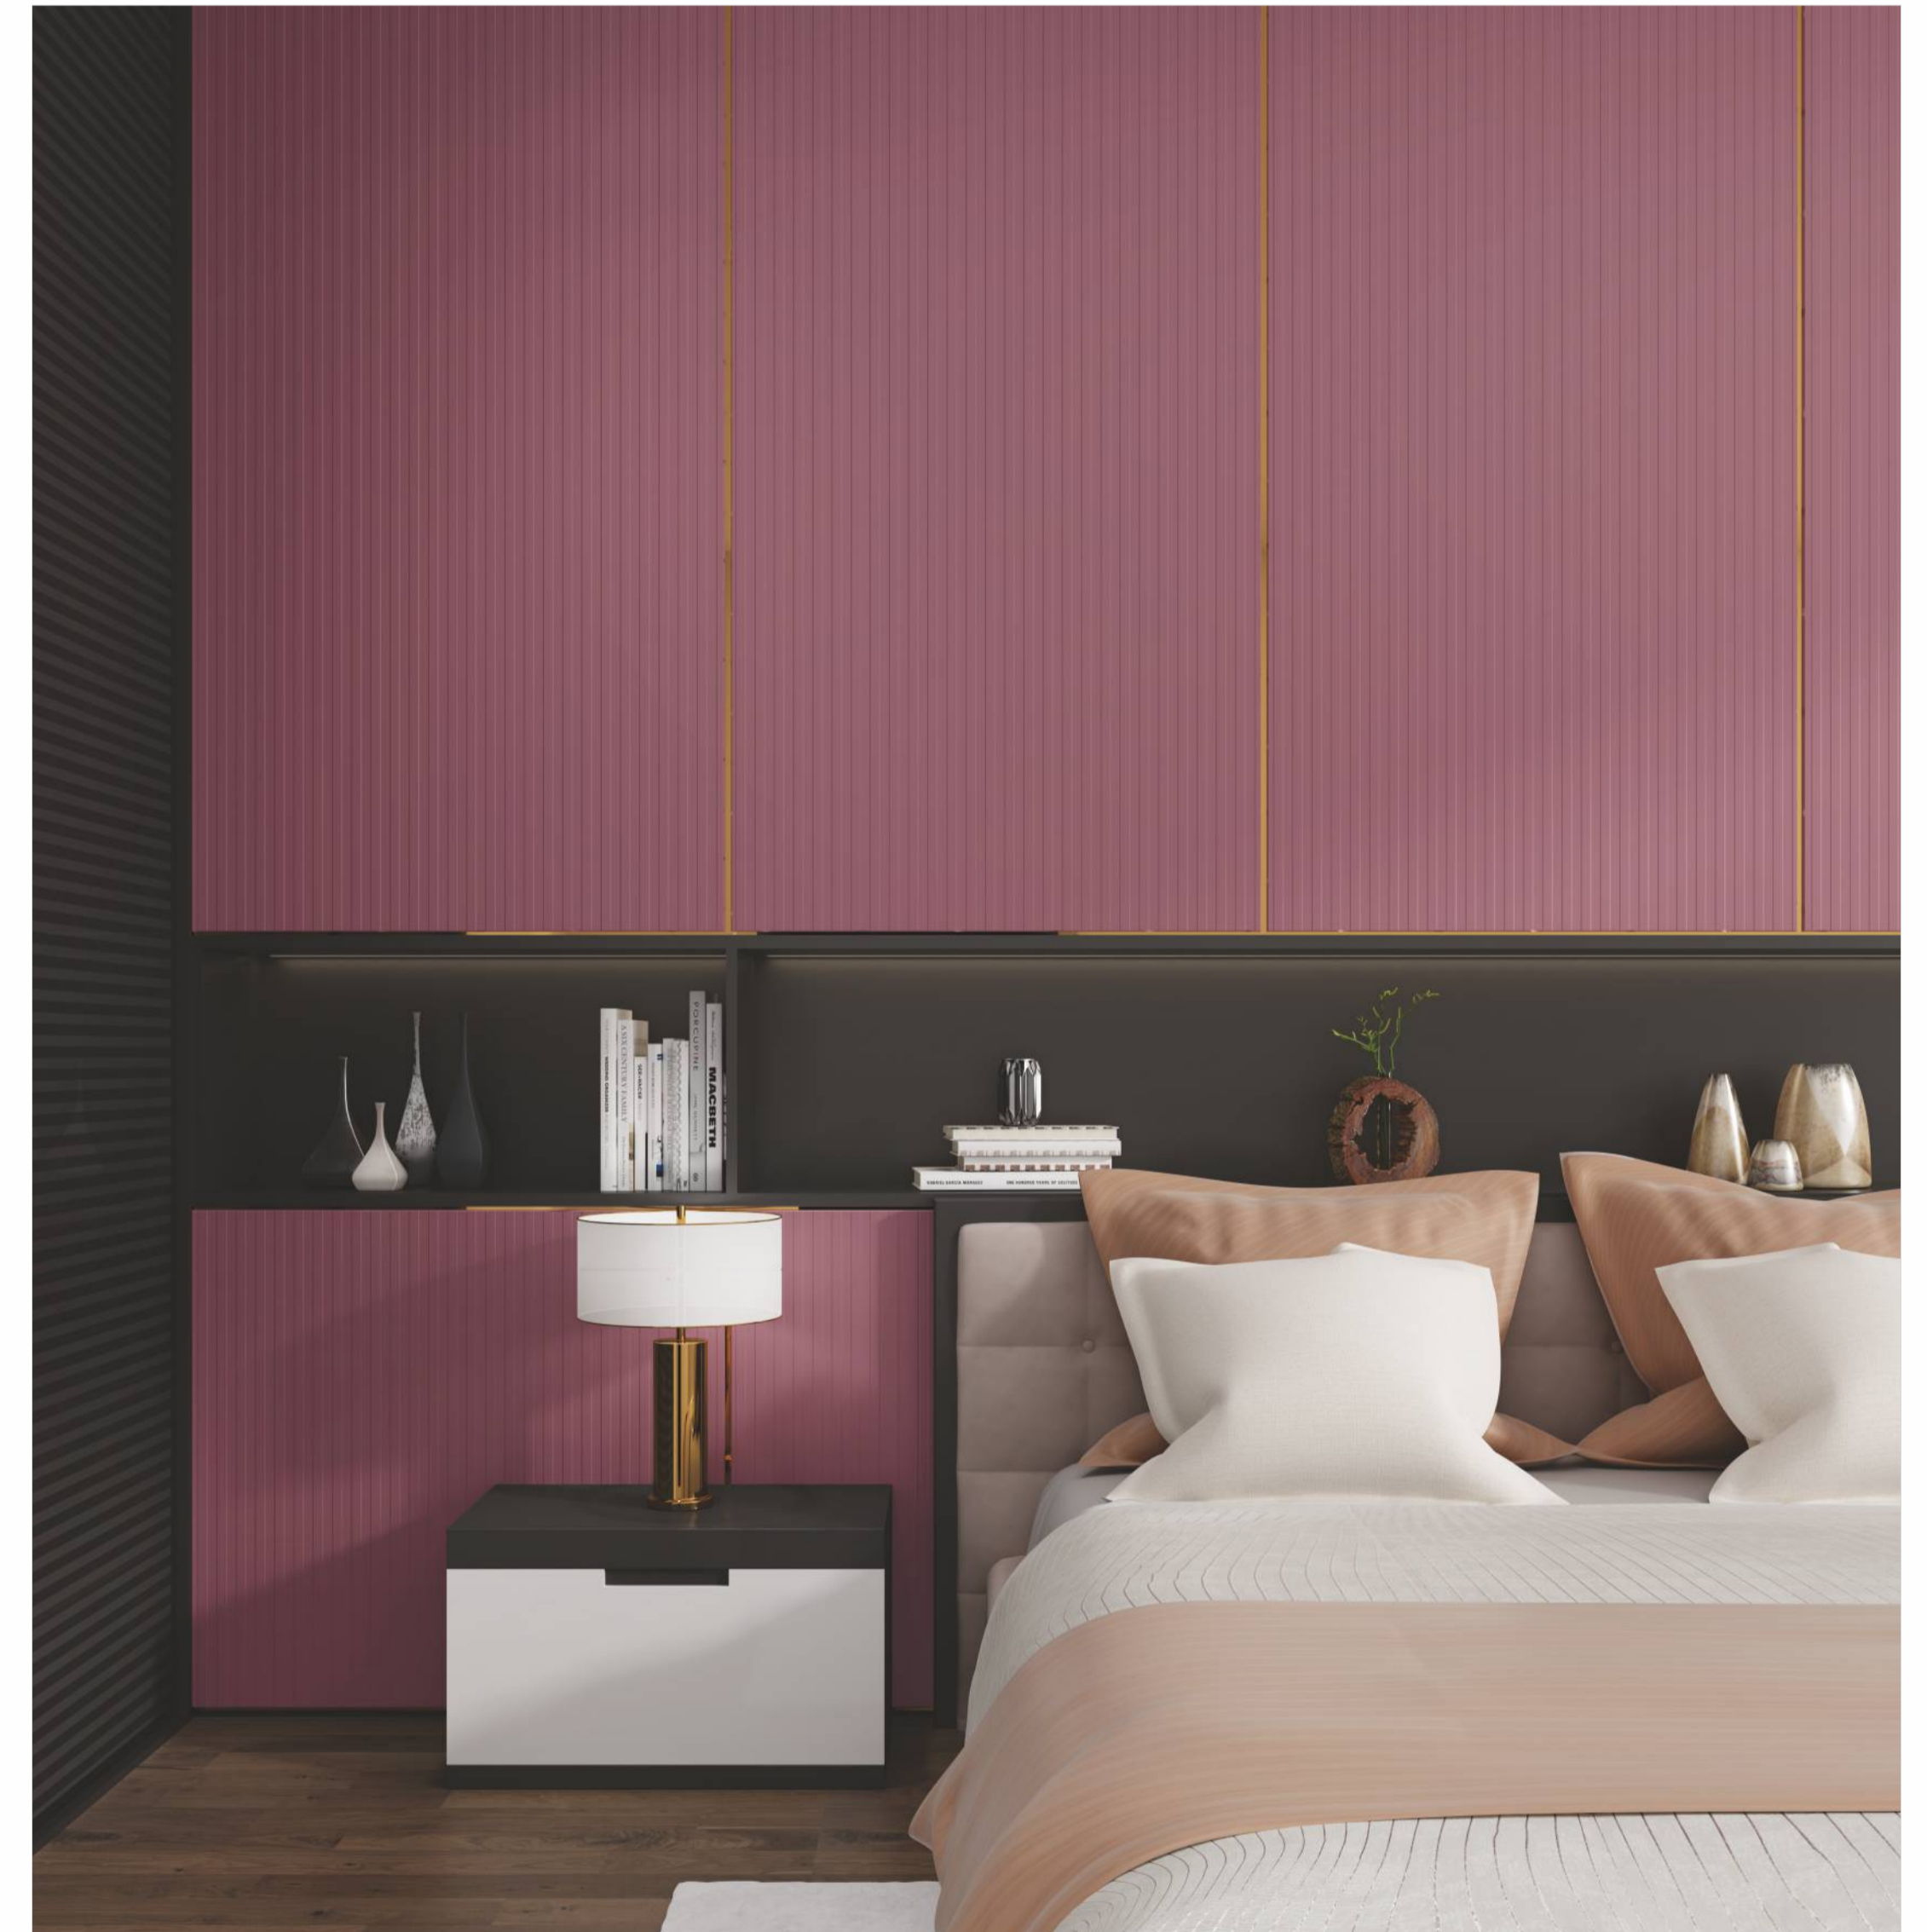

Preview of : 9217 FT